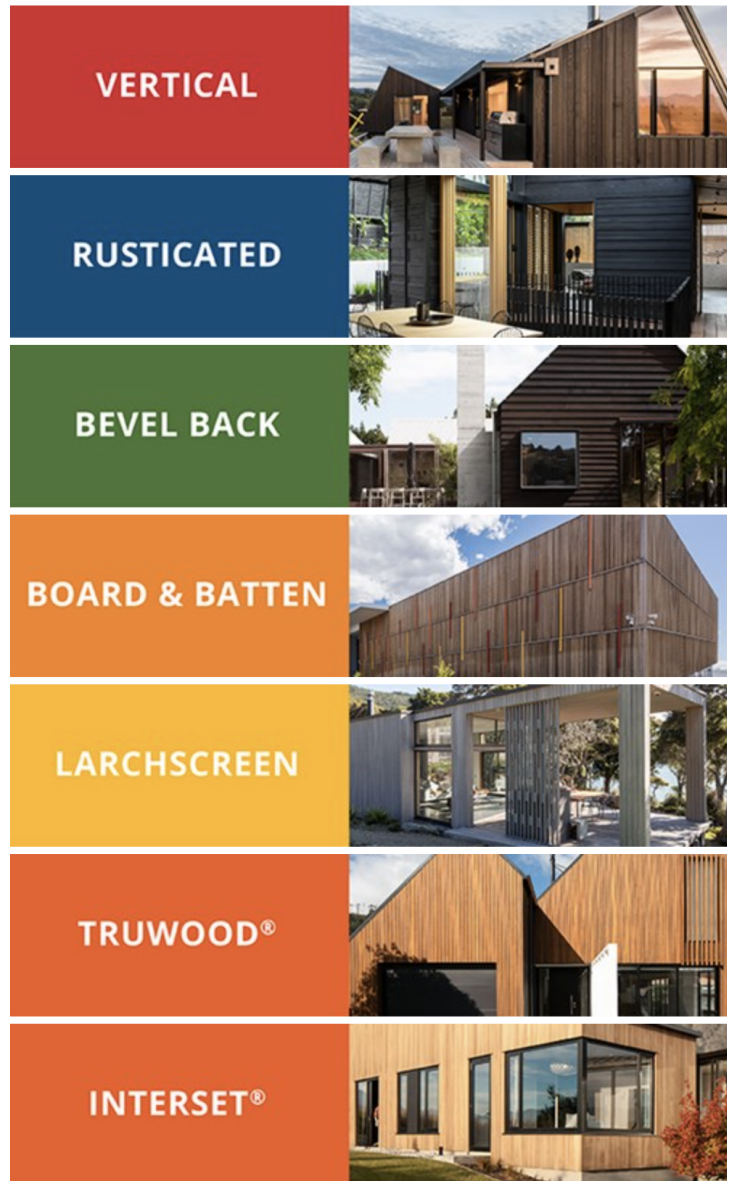

Cedar Cladding systems: <https://cedarscreen.co.nz>

Rosenfeld Kidson timber merchants are based in Auckland, NZ. They have a couple depots on the North Island - Pokeno timber depot is located approx. 1 hour away from the cabin site location

Certification schemes such as FSC®, PEFC, AFS, SFI, CSA and AFTS provide reassurance that the timber is managed responsibly.

Scroll down for cladding type inspiration

Cladding Types/Inspo: